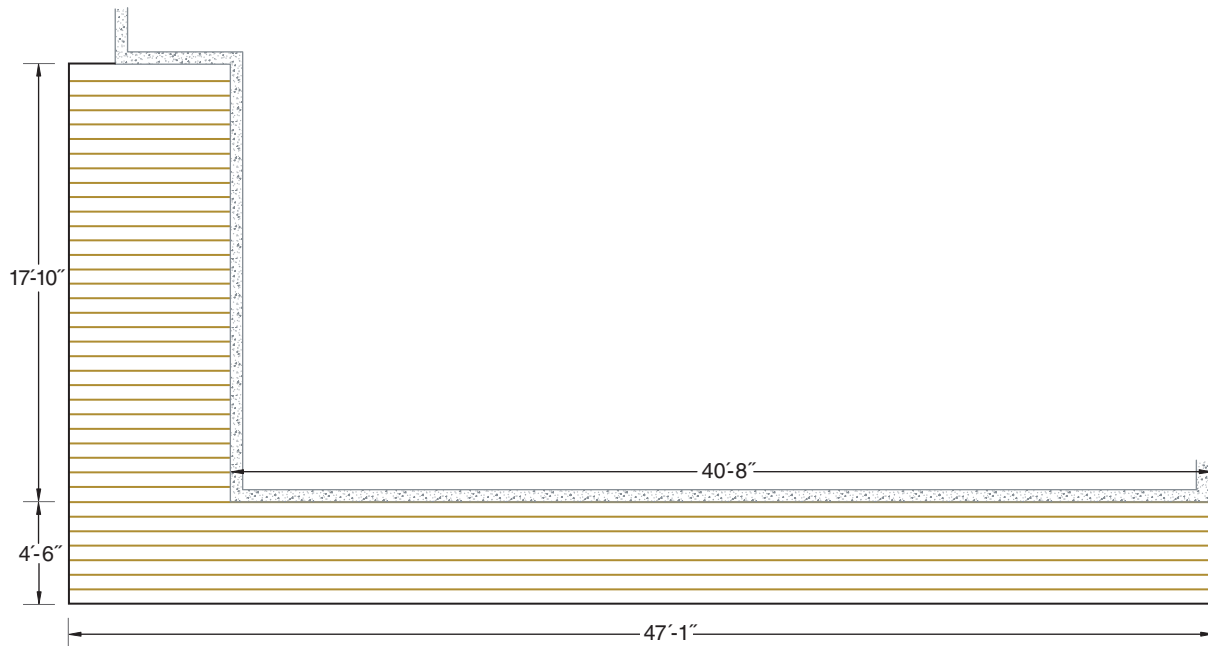

The Starboard

Key:

House

Designs by: Decks by JRW Portland, Oregon

Trex®

Use the blueprint above to determine whether this deck design will fit your outdoor space. Keep in mind that any Trex deck can be customized to bring your dream to life. Each of the six plans in this kit include common shapes and features that can be used as a jumping-off point for your own creative expression. Combine colors, form, and function that match your home and personal style. Use the enclosed grid and pop-out sheet of deck furniture and other accessories to see how it all fits together.

1-800-BUY-TREX

www.trex.com