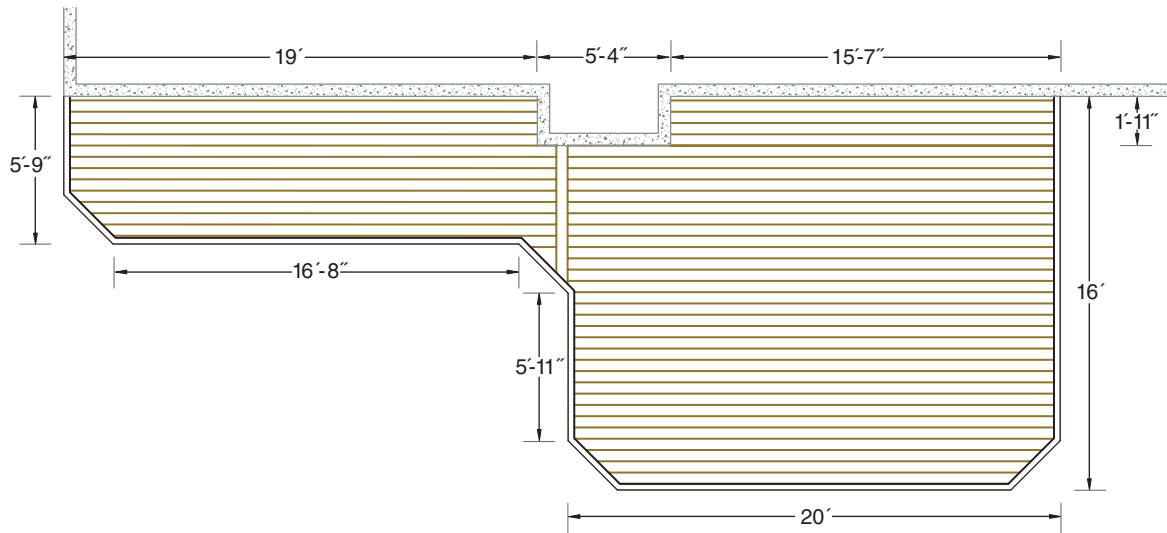

The Symphony

Key:

House

Designs by: Decks by JRW Portland, Oregon

Trex®

Use the blueprint above to determine whether this deck design will fit your outdoor space. Keep in mind that any Trex deck can be customized to bring your dream to life. Each of the six plans in this kit include common shapes and features that can be used as a jumping-off point for your own creative expression. Combine colors, form, and function that match your home and personal style. Use the enclosed grid and pop-out sheet of deck furniture and other accessories to see how it all fits together.

1-800-BUY-TREX

www.trex.com