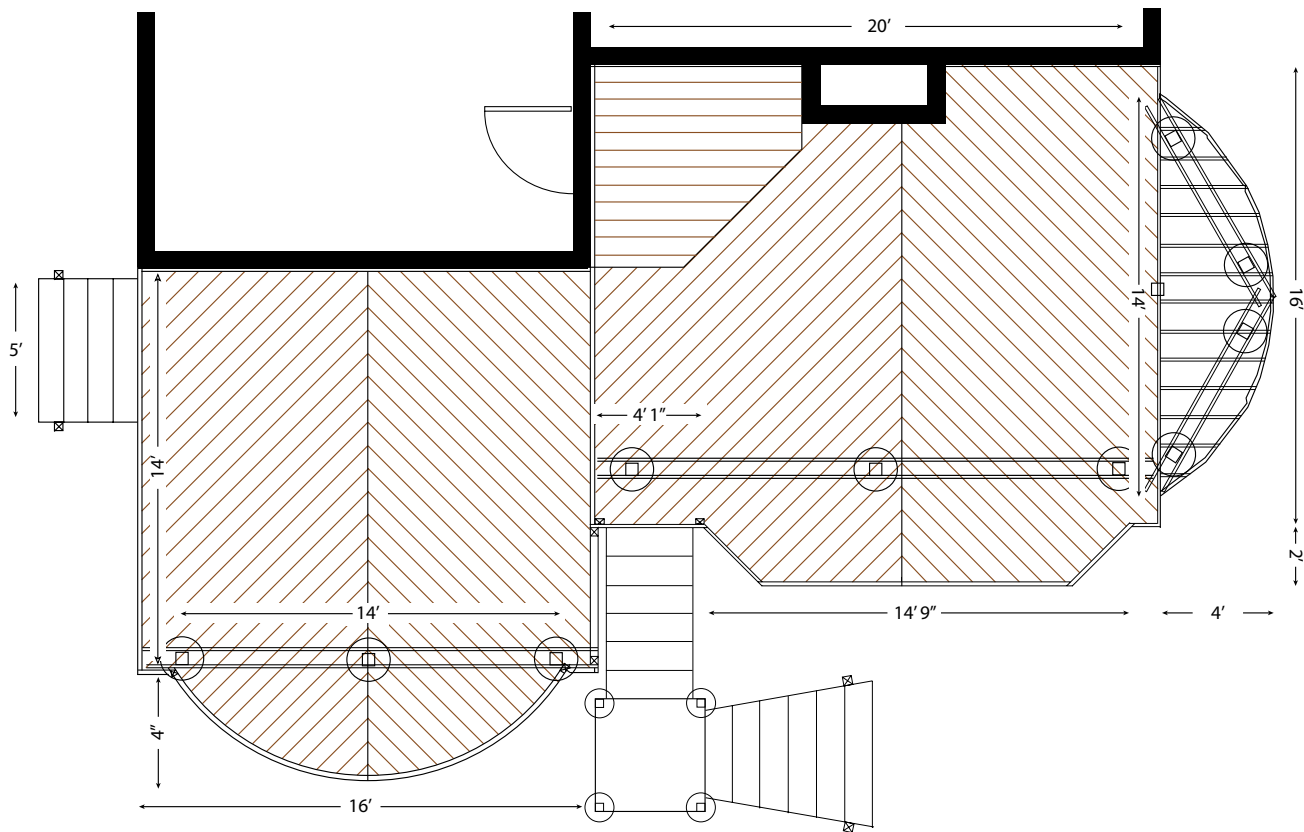

Designs by:
American Deck, Inc.
Baltimore, MD

Use the blueprint above to determine whether this deck design will fit your outdoor space. Keep in mind that any Trex deck can be customized to bring your dream to life. Each of the plans in this kit include common shapes and features that can be used as a starting point for your own creative expression. To design your deck online, visit www.trex.com/designcenter.

1-800-BUY-TREX www.trex.com

©2005 Trex Company, Inc. All rights reserved. TREX®, the TREX® logo, The DECK of a Lifetime®, Create Your Space®, Trex Wood Polymer®, Trex Accents®, Trex Origins®, Trex Brasilia®, TrexPro®, Trex Railpost®, Trex Designer Series Railing®, Trex Artisan Series Railing® and TrexExpress® are either federally registered trademarks, trademarks or trade dress of Trex Company, Inc., Winchester, Virginia.