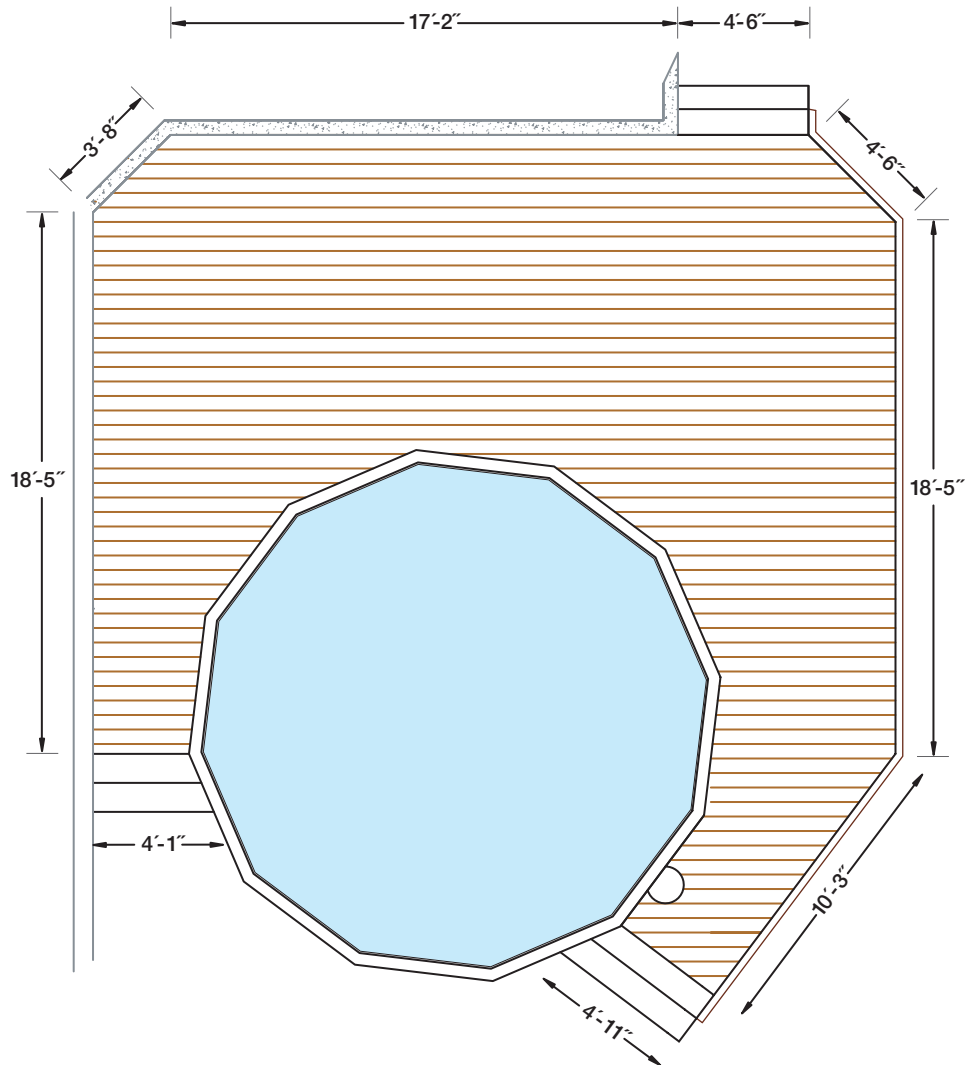

The Sunscape

Key:

 House

Designs by: Decks by JRW Portland, Oregon

Trex[®]

Use the blueprint above to determine whether this deck design will fit your outdoor space. Keep in mind that any Trex deck can be customized to bring your dream to life. Each of the six plans in this kit include common shapes and features that can be used as a jumping-off point for your own creative expression. Combine colors, form, and function that match your home and personal style. Use the enclosed grid and pop-out sheet of deck furniture and other accessories to see how it all fits together.