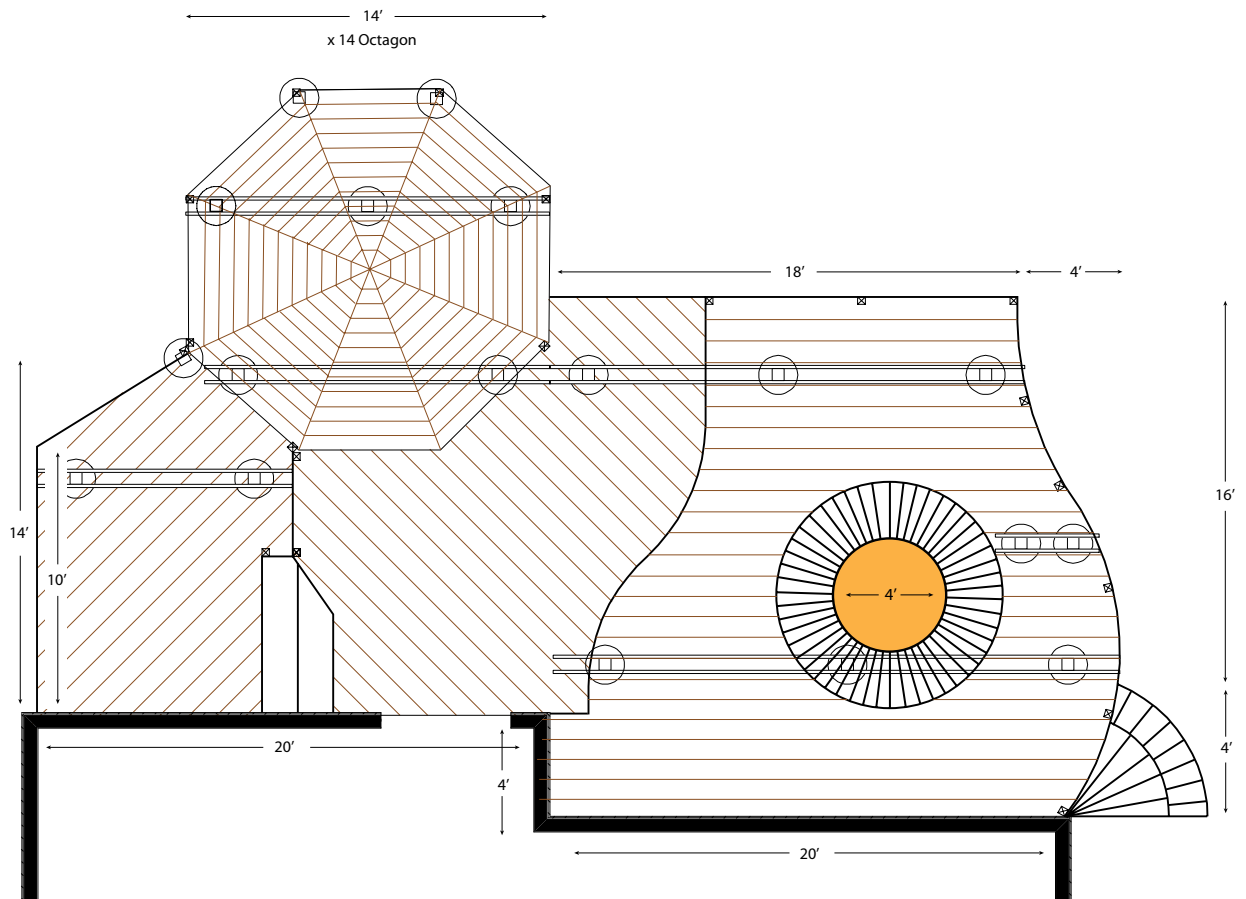

Designs by:
American Deck, Inc.
Baltimore, MD

Trex®

Use the blueprint above to determine whether this deck design will fit your outdoor space. Keep in mind that any Trex deck can be customized to bring your dream to life. Each of the plans in this kit include common shapes and features that can be used as a starting point for your own creative expression. To design your deck online, visit www.trex.com/designcenter.

1-800-BUY-TREX www.trex.com

©2005 Trex Company, Inc. All rights reserved. TREX®, the TREX® logo, The DECK of a Lifetime®, Create Your Space®, Trex Wood Polymer®, Trex Accents®, Trex Origins®, Trex Brasilia®, TrexPro®, Trex Railpost®, Trex Designer Series Railing®, Trex Artisan Series Railing® and TrexExpress® are either federally registered trademarks, trademarks or trade dress of Trex Company, Inc., Winchester, Virginia.