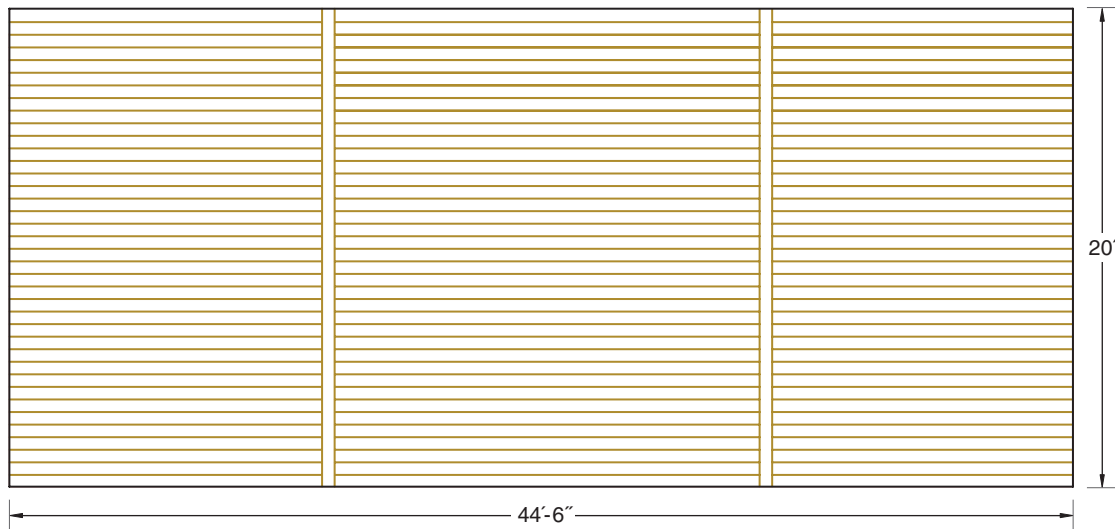

The Boardwalk

Designs by: Decks by JRW Portland, Oregon

Trex®

Use the blueprint above to determine whether this deck design will fit your outdoor space. Keep in mind that any Trex deck can be customized to bring your dream to life. Each of the six plans in this kit include common shapes and features that can be used as a jumping-off point for your own creative expression. Combine colors, form, and function that match your home and personal style. Use the enclosed grid and pop-out sheet of deck furniture and other accessories to see how it all fits together.

1-800-BUY-TREX

www.trex.com