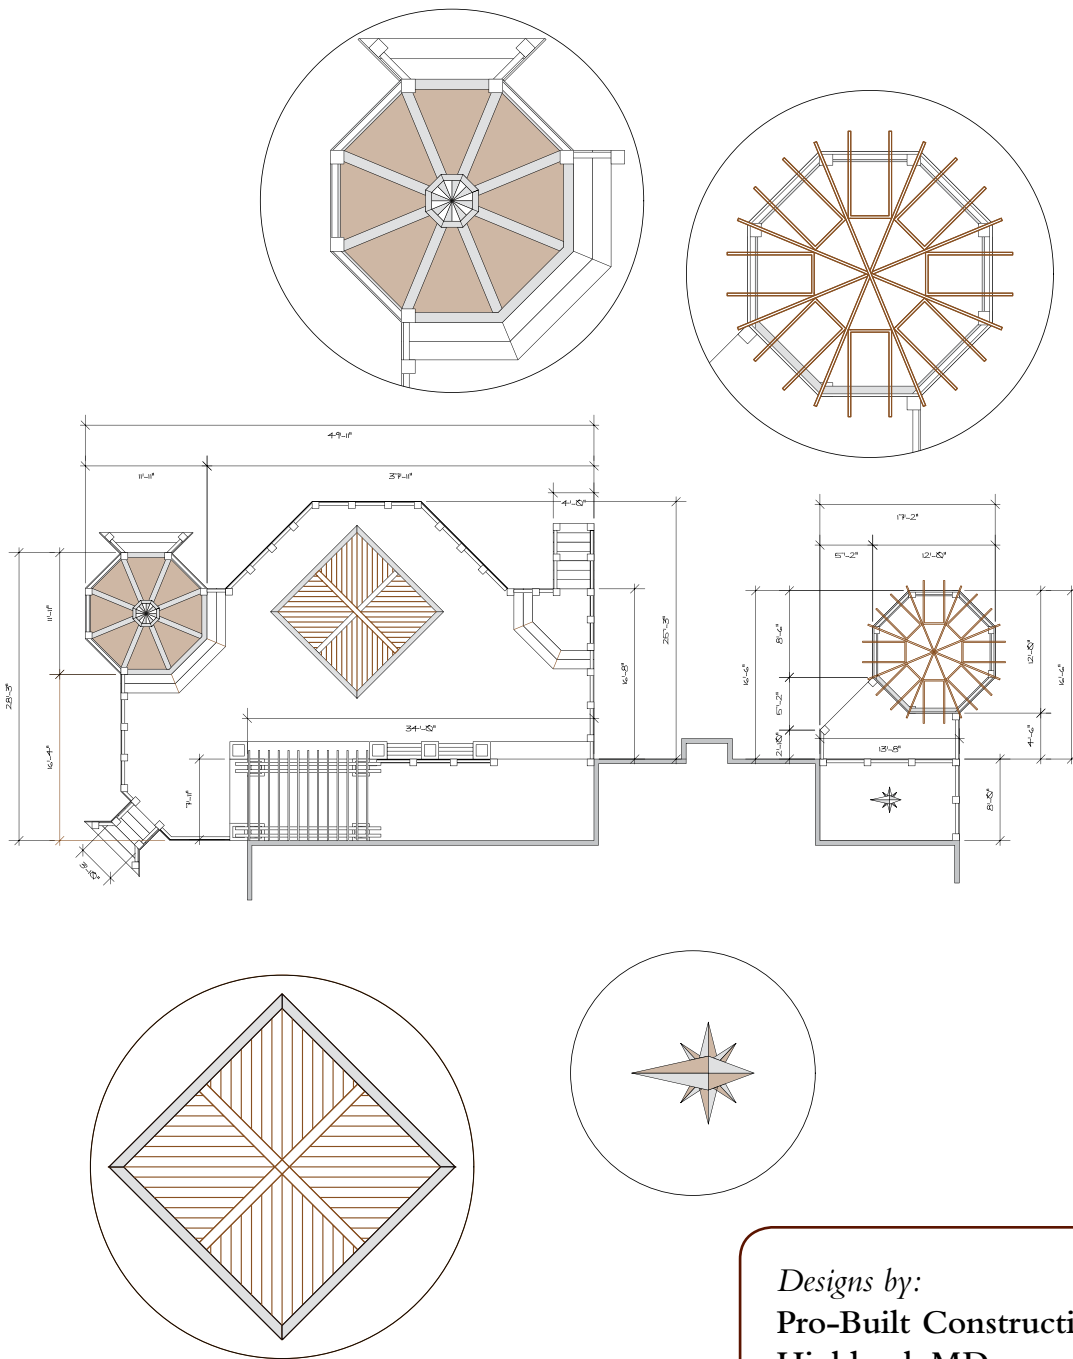

Designs by:
Pro-Built Construction, Inc.,
Highland, MD

Use the blueprint above to determine whether this deck design will fit your outdoor space. Keep in mind that any Trex deck can be customized to bring your dream to life. Each of the plans in this kit include common shapes and features that can be used as a starting point for your own creative expression. To design your deck online, visit www.trex.com/designcenter.

1-800-BUY-TREX www.trex.com